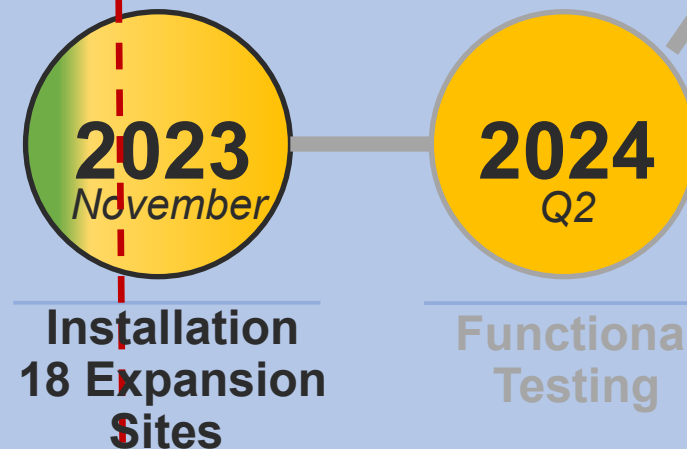

# P25 Update - Overall Progress

Base 119 sites

## Current Focus

- Punch List Items For Base 119 sites
- Legacy Resource Tie In At PSAPs
- Console Configuration
- Radio Personality and Programming
- Installation of 18 Expansion Sites

18 Expansion Sites