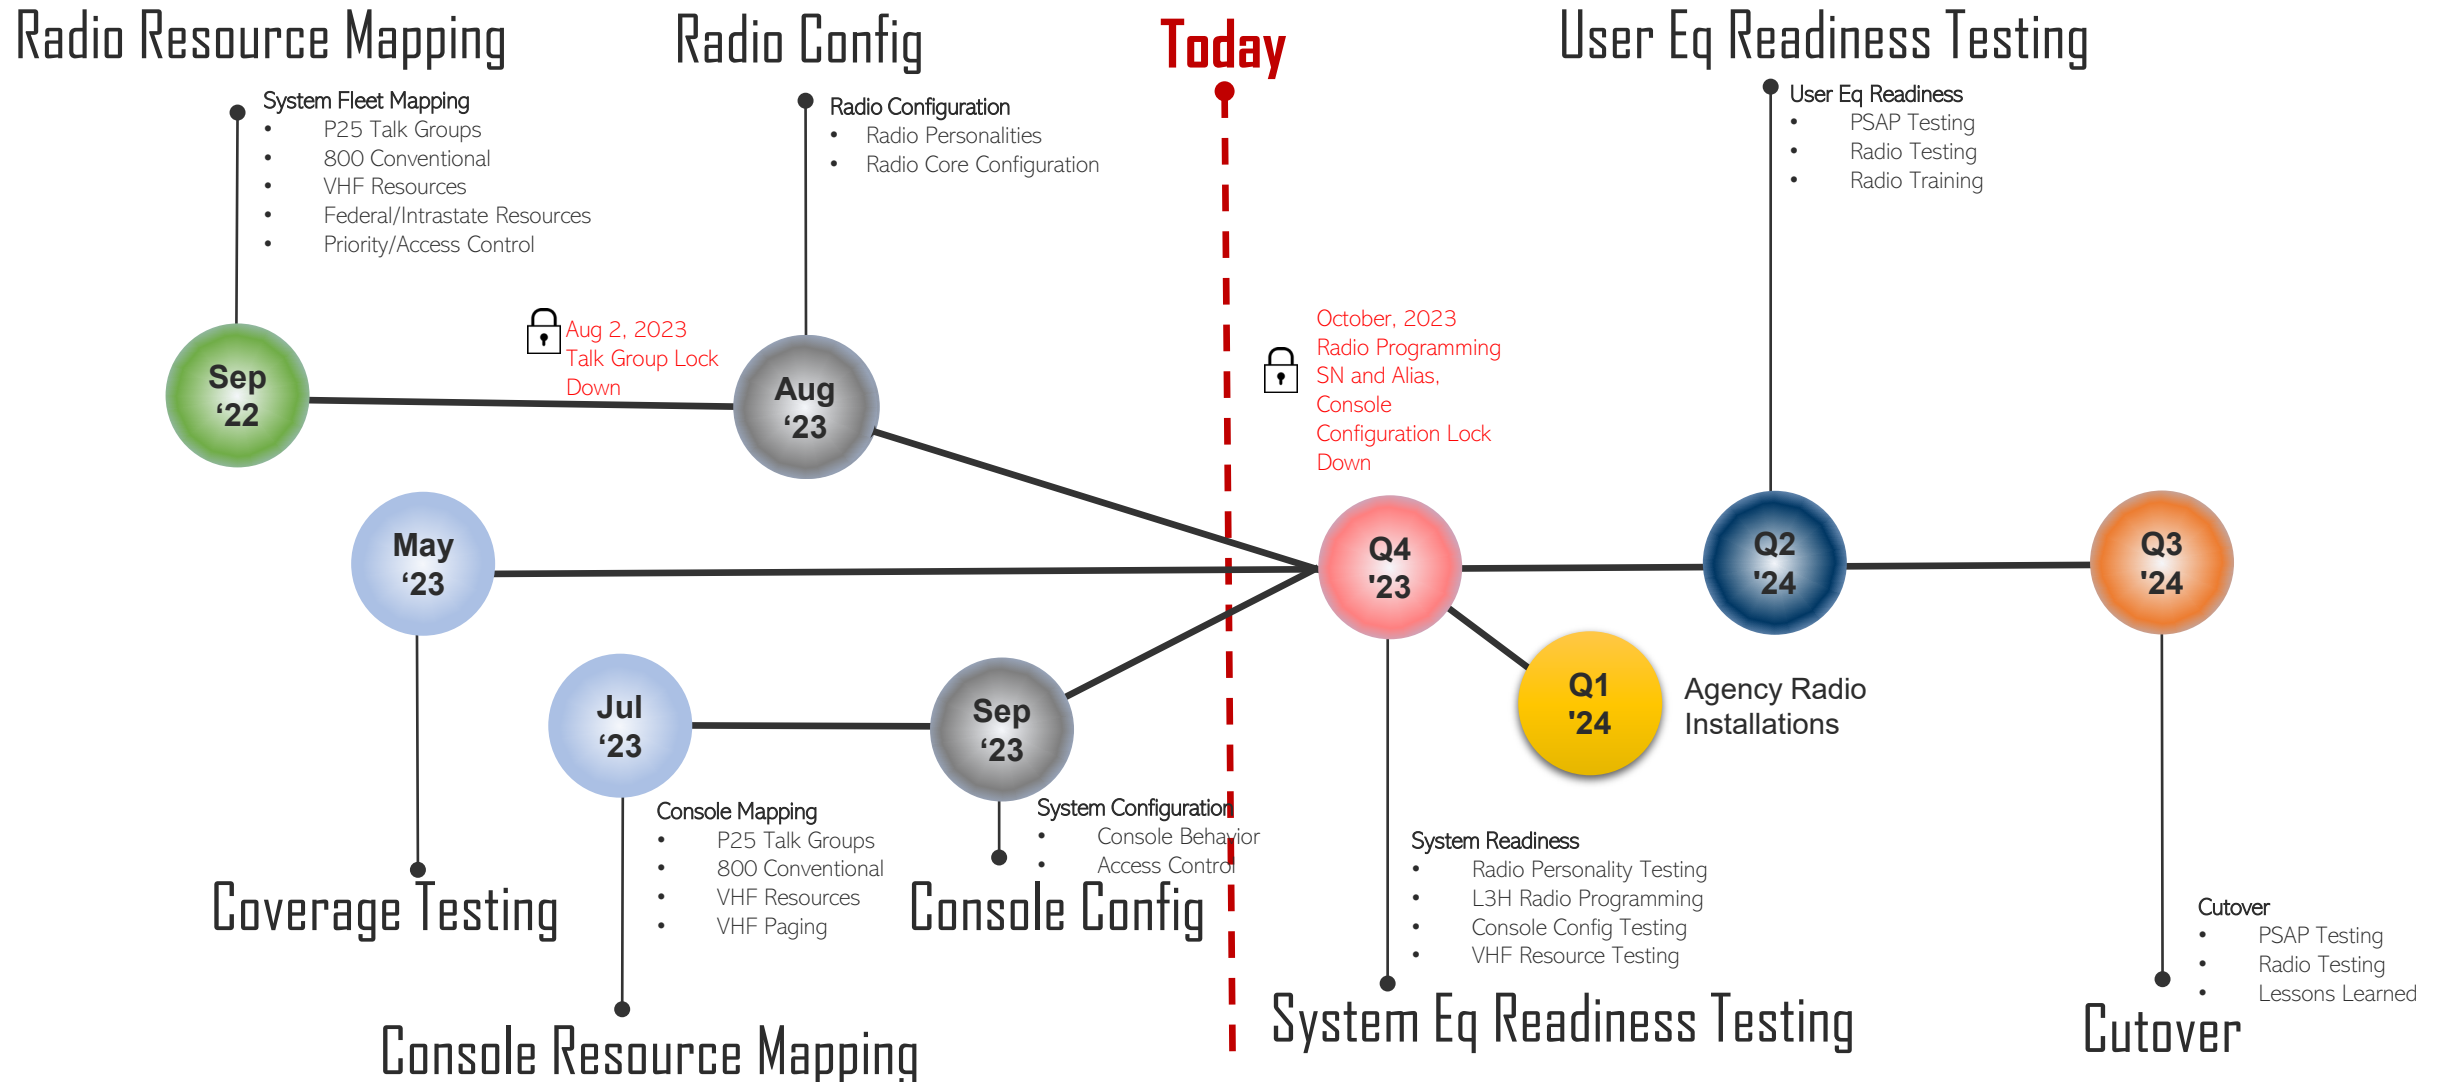

P25 Cutover High-Level Plan

Cutover Migration Plan

County	Cutover Sequence	PSAP
Kane	1	Kane County
Garfield	2	Garfield County
Sevier	3	DPS-Richfield
Piute	4	
Wayne	5	
San Juan	6	DPS-Price
Carbon	7	
Emery	8	Emery County
Grand	9	Grand County So
Washington	10	St. George 911
Iron	11	DPS-Cedar
Beaver	12	Beaver County
Millard	13	Millard County
Sanpete	14	Sanpete County
Uintah	15	DPS-Vernal
Duchesne	16	
Dagget	17	
Summit	18	Summit County
Wasatch	19	Wasatch County
Tooele	20	Tooele County
Juab	21	CU911/Metro/Springville
Utah County	22	e
Box Elder	23	DPS-Box Elder
Cache	24	Logan PD
Rich	25	Rich County
Weber/Morgan	26	Weber Area 911
Davis	27	Davis/Layton/Bountiful