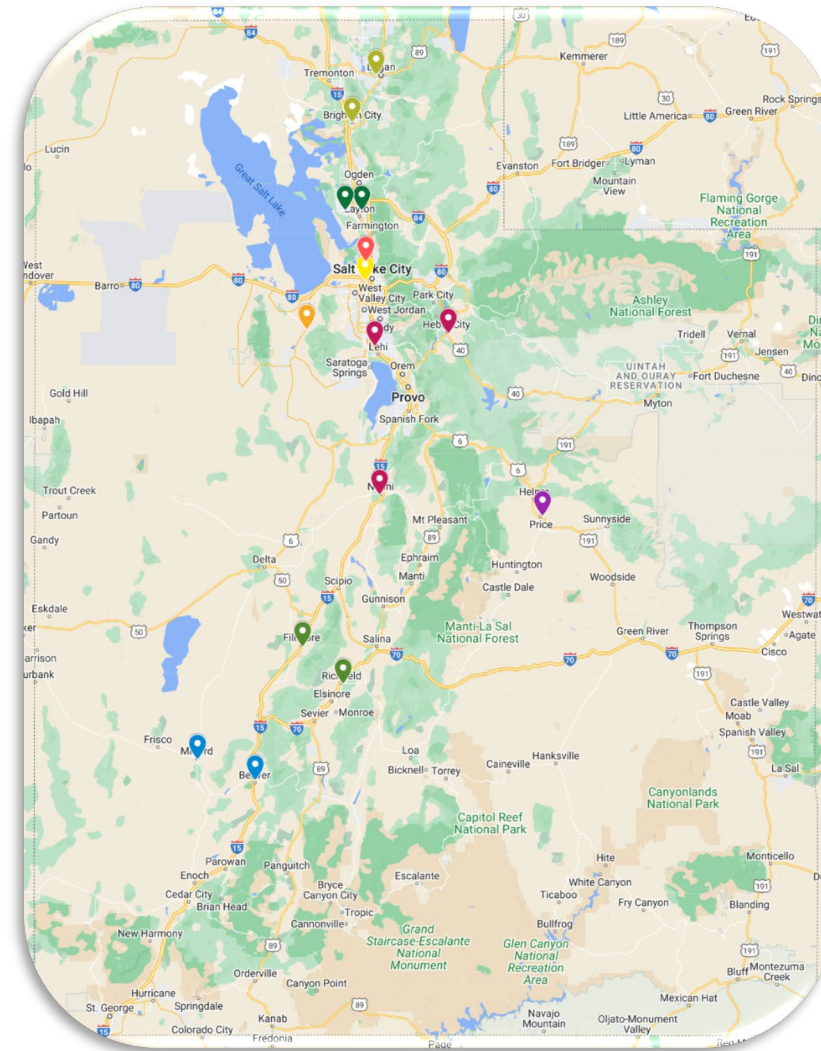

# P25 Update - Overall Progress

Base 119 sites

## Current Focus

- Punch List Items For Base 119 sites
- Legacy Resource Tie In At PSAPs
- Console Configuration
- Radio Personality and Programming
- Installation of 18 Expansion Sites

18 Expansion Sites

# Cutover Migration Plan

County	Cutover Sequence	PSAP
Kane	1	Kane County
Garfield	2	Garfield County
Sevier	3	DPS-Richfield
Piute	4	
Wayne	5	
San Juan	6	DPS-Price
Carbon	7	
Emery	8	Emery County
Grand	9	Grand County So
Washington	10	St. George 911
Iron	11	DPS-Cedar
Beaver	12	Beaver County
Millard	13	Millard County
Sanpete	14	Sanpete County
Uintah	15	DPS-Vernal
Duchesne	16	
Dagget	17	
Summit	18	Summit County
Wasatch	19	Wasatch County
Tooele	20	Tooele County
Juab	21	CU911/Metro/Springville
Utah County	22	e
Box Elder	23	DPS-Box Elder
Cache	24	Logan PD
Rich	25	Rich County
Weber/Morgan	26	Weber Area 911
Davis	27	Davis/Layton/Bountiful